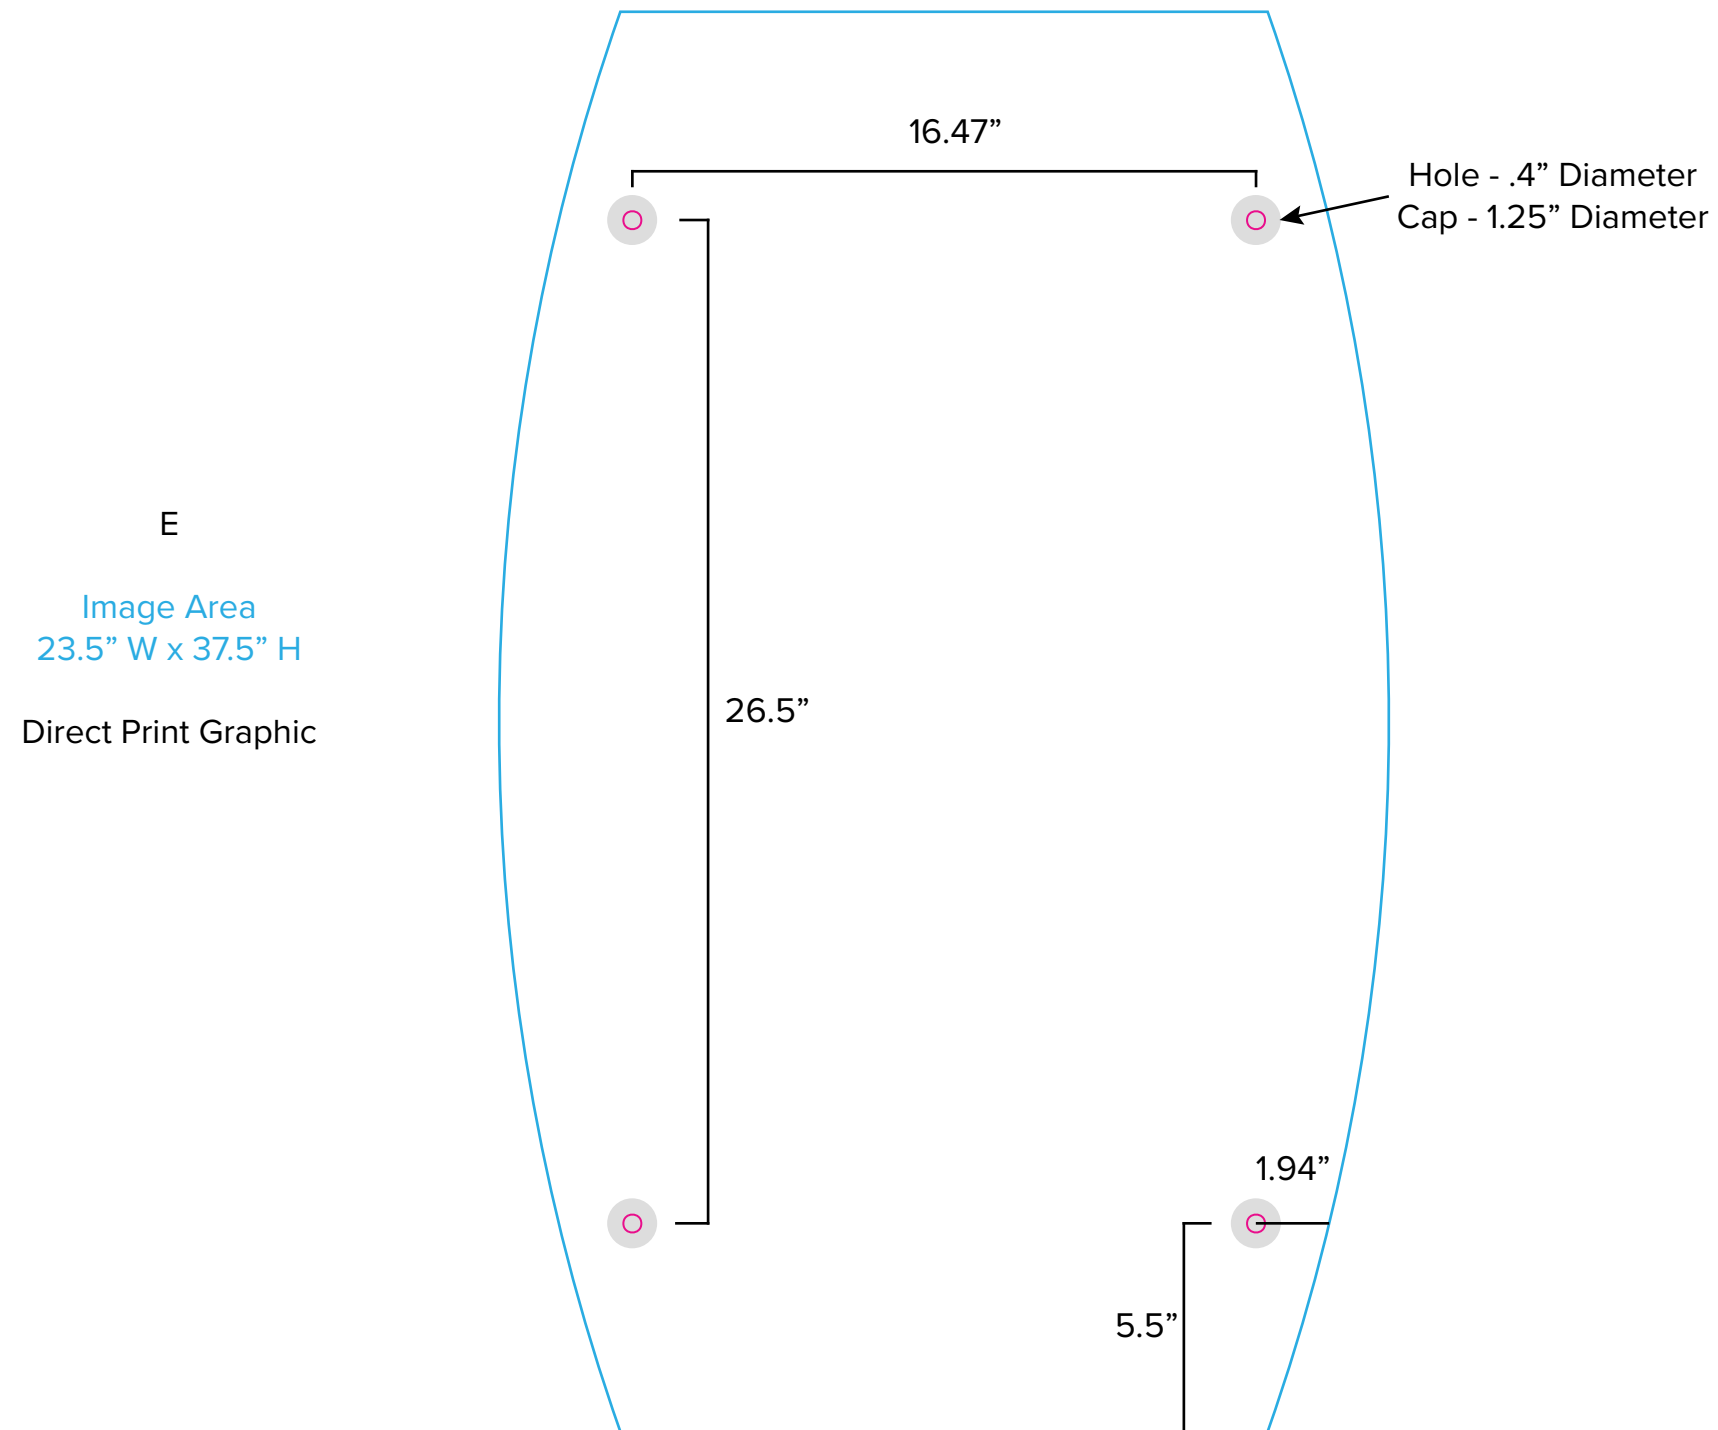

Graphic Template
10 x 10 Inline Exhibit
Backwall with Flat Arched Panels - SEG Graphics

B
(Suggested Image Placement)

Image/Live Area
44" W x 23" H max

Direct Print Graphic

Header Graphic (B) Note:
Attached to mount with hook and loop.
Varying shapes can be accommodated
but must be no larger than 23" x 44".

Graphic Template Backwall Workstation – Direct Print Graphic

NOTE: All Raster Art (jpg, tiff,psd, png, etc.) must be at least 100 dpi at print size.
Standard kits are often customized. Please check with Customer Service to ensure that this template matches your specific job.

Graphic Template

Backwall Workstation Countertop – Vinyl Graphics

Graphics **NOT** included in base price. Please request pricing.

NOTE: All Raster Art (jpg, tiff, psd, png, etc.) must be at least 100 dpi at print size.

Standard kits are often customized. Please check with Customer Service to ensure that this template matches your specific job.

Graphic Template Portable Counter (SYM-408) – Direct Print Graphic

NOTE: All Raster Art (jpg, tiff,psd, png, etc.) must be at least 100 dpi at print size.
Standard kits are often customized. Please check with Customer Service to ensure that this template matches your specific job.