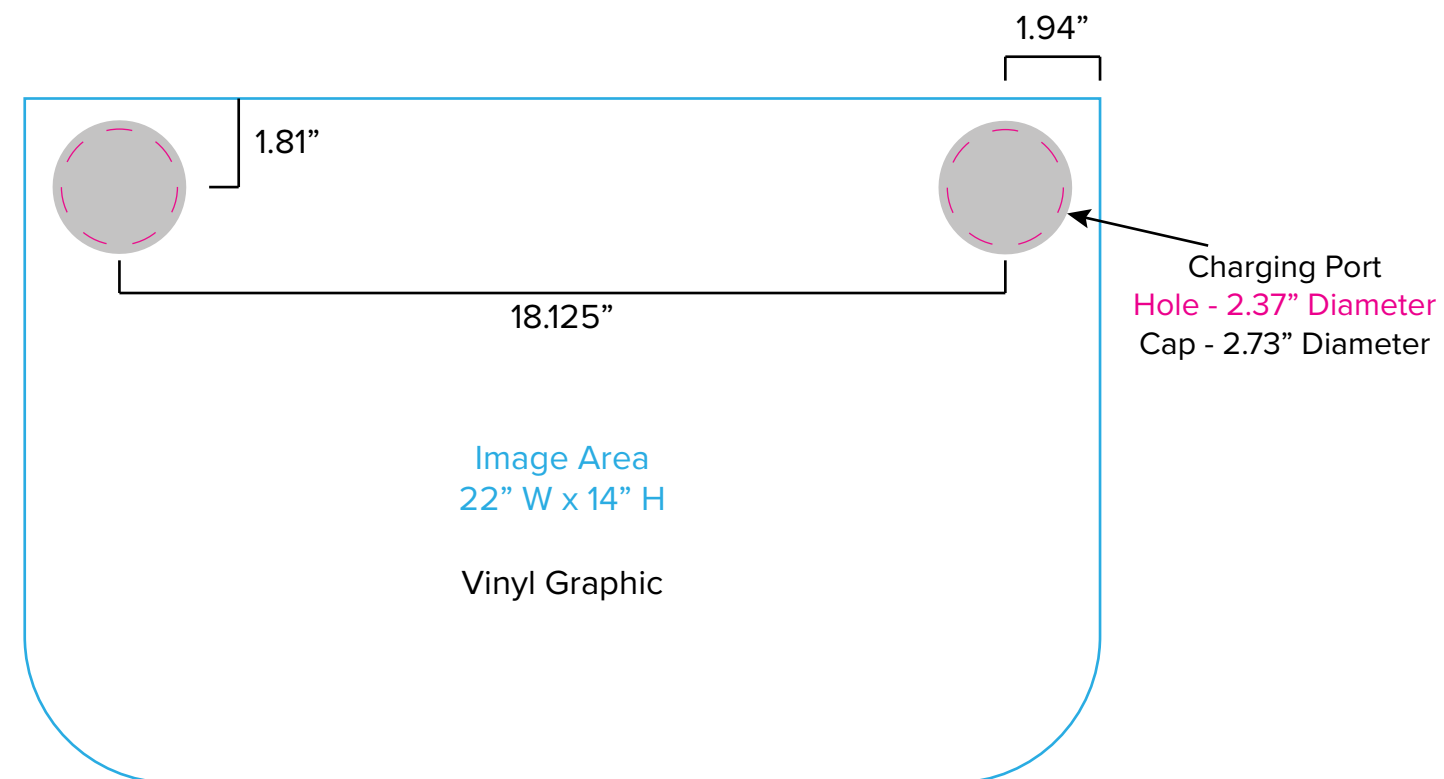

Graphic Template

Backwall Workstation Countertop – Vinyl Graphics

Graphics **NOT** included in base price. Please request pricing.

NOTE: All Raster Art (jpg, tiff, psd, png, etc.) must be at least 100 dpi at print size.

Standard kits are often customized. Please check with Customer Service to ensure that this template matches your specific job.