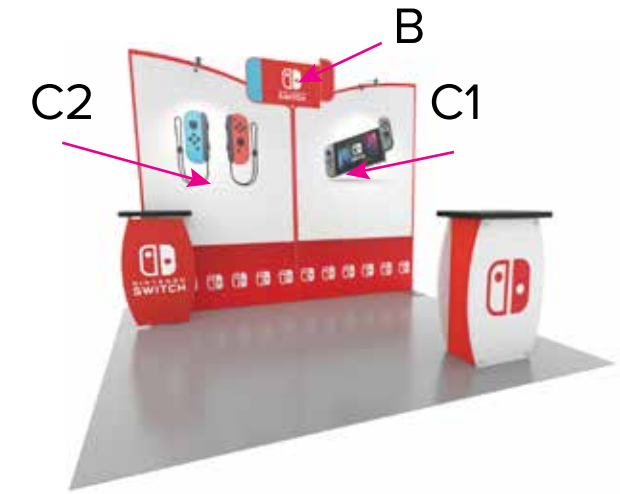

Graphic Template
10 x 10 Inline Exhibit
Backwall with Flat Arched Panels - SEG Graphics

B
(Suggested Image Placement)

Image/Live Area
44" W x 23" H max

Direct Print Graphic

Header Graphic (B) Note:
Attached to mount with hook and loop.
Varying shapes can be accommodated
but must be no larger than 23" x 44".

NOTE: All Raster Art (jpg, tiff, psd, png, etc.) must be at least 100 dpi at print size.

Standard kits are often customized. Please check with Customer Service to ensure that this template matches your specific job.

Graphic Template Backwall Workstation – Direct Print Graphic

NOTE: All Raster Art (jpg, tiff,psd, png, etc.) must be at least 100 dpi at print size.
Standard kits are often customized. Please check with Customer Service to ensure that this template matches your specific job.

Graphic Template

Backwall Workstation Countertop – Vinyl Graphics

Graphics **NOT** included in base price. Please request pricing.

NOTE: All Raster Art (jpg, tiff, psd, png, etc.) must be at least 100 dpi at print size.