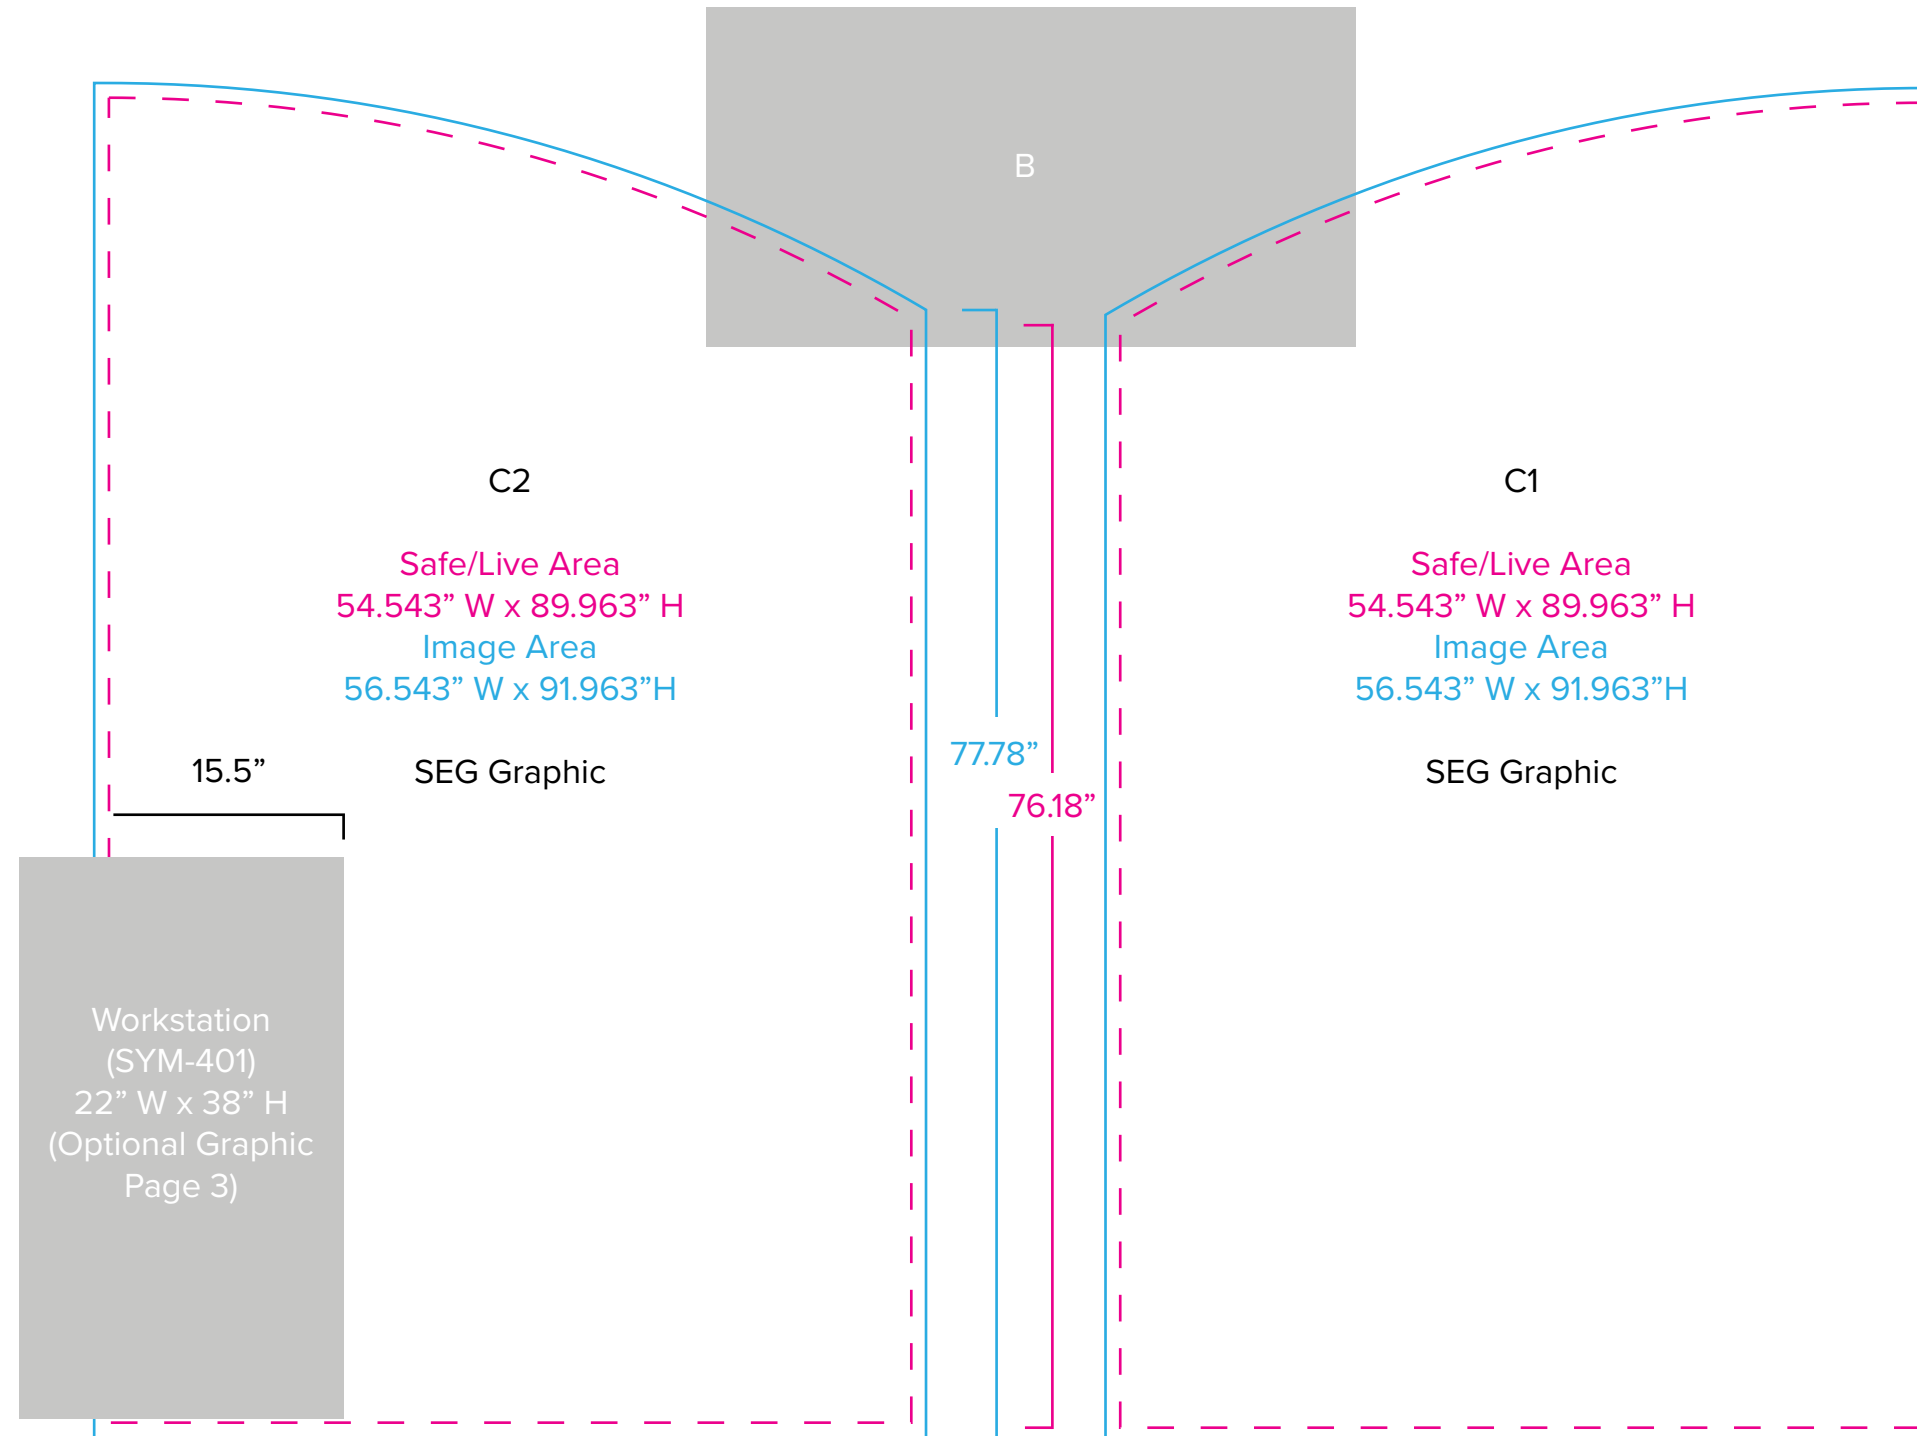

Graphic Template
10 x 10 Inline Exhibit
Backwall with Flat Arched Panels - SEG Graphics

B
(Suggested Image Placement)

Image/Live Area
44" W x 23" H max

Direct Print Graphic

Header Graphic (B) Note:
Attached to mount with hook and loop.
Varying shapes can be accommodated
but must be no larger than 23" x 44".

NOTE: All Raster Art (jpg, tiff, psd, png, etc.) must be at least 100 dpi at print size.

Standard kits are often customized. Please check with Customer Service to ensure that this template matches your specific job.

Graphic Template Backwall Workstation – Direct Print Graphic

NOTE: All Raster Art (jpg, tiff,psd, png, etc.) must be at least 100 dpi at print size.
Standard kits are often customized. Please check with Customer Service to ensure that this template matches your specific job.

Graphic Template

Backwall Workstation Countertop – Vinyl Graphics

Graphics **NOT** included in base price. Please request pricing.

NOTE: All Raster Art (jpg, tiff, psd, png, etc.) must be at least 100 dpi at print size.