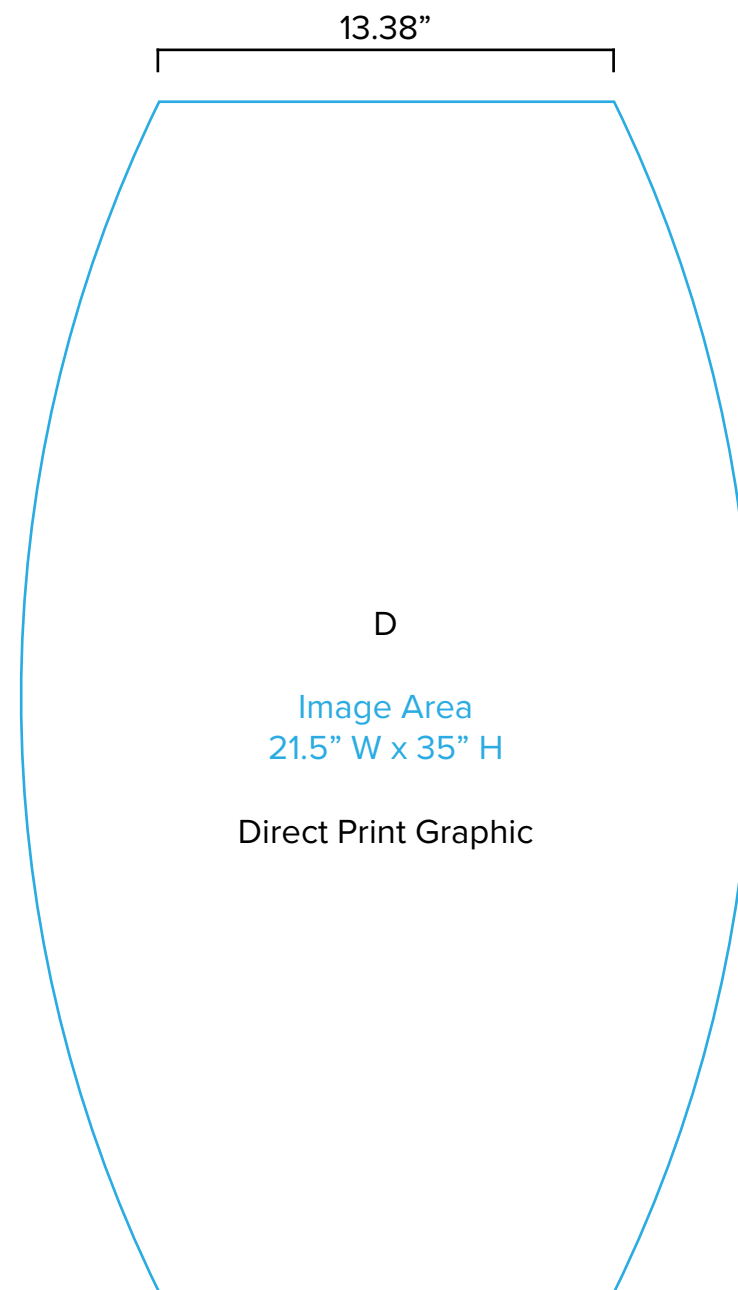

Graphic Template
10 x 10 Inline Exhibit
Backwall with Flat Arched Panels - SEG Graphics

B
(Suggested Image Placement)

Image/Live Area
44" W x 23" H max

Direct Print Graphic

Header Graphic (B) Note:
Attached to mount with hook and loop.
Varying shapes can be accommodated
but must be no larger than 23" x 44".

NOTE: All Raster Art (jpg, tiff, psd, png, etc.) must be at least 100 dpi at print size.

Standard kits are often customized. Please check with Customer Service to ensure that this template matches your specific job.

Graphic Template Backwall Workstation – Direct Print Graphic

NOTE: All Raster Art (jpg, tiff,psd, png, etc.) must be at least 100 dpi at print size.
Standard kits are often customized. Please check with Customer Service to ensure that this template matches your specific job.

Graphic Template

Backwall Workstation Countertop – Vinyl Graphics

Graphics **NOT** included in base price. Please request pricing.

NOTE: All Raster Art (jpg, tiff, psd, png, etc.) must be at least 100 dpi at print size.